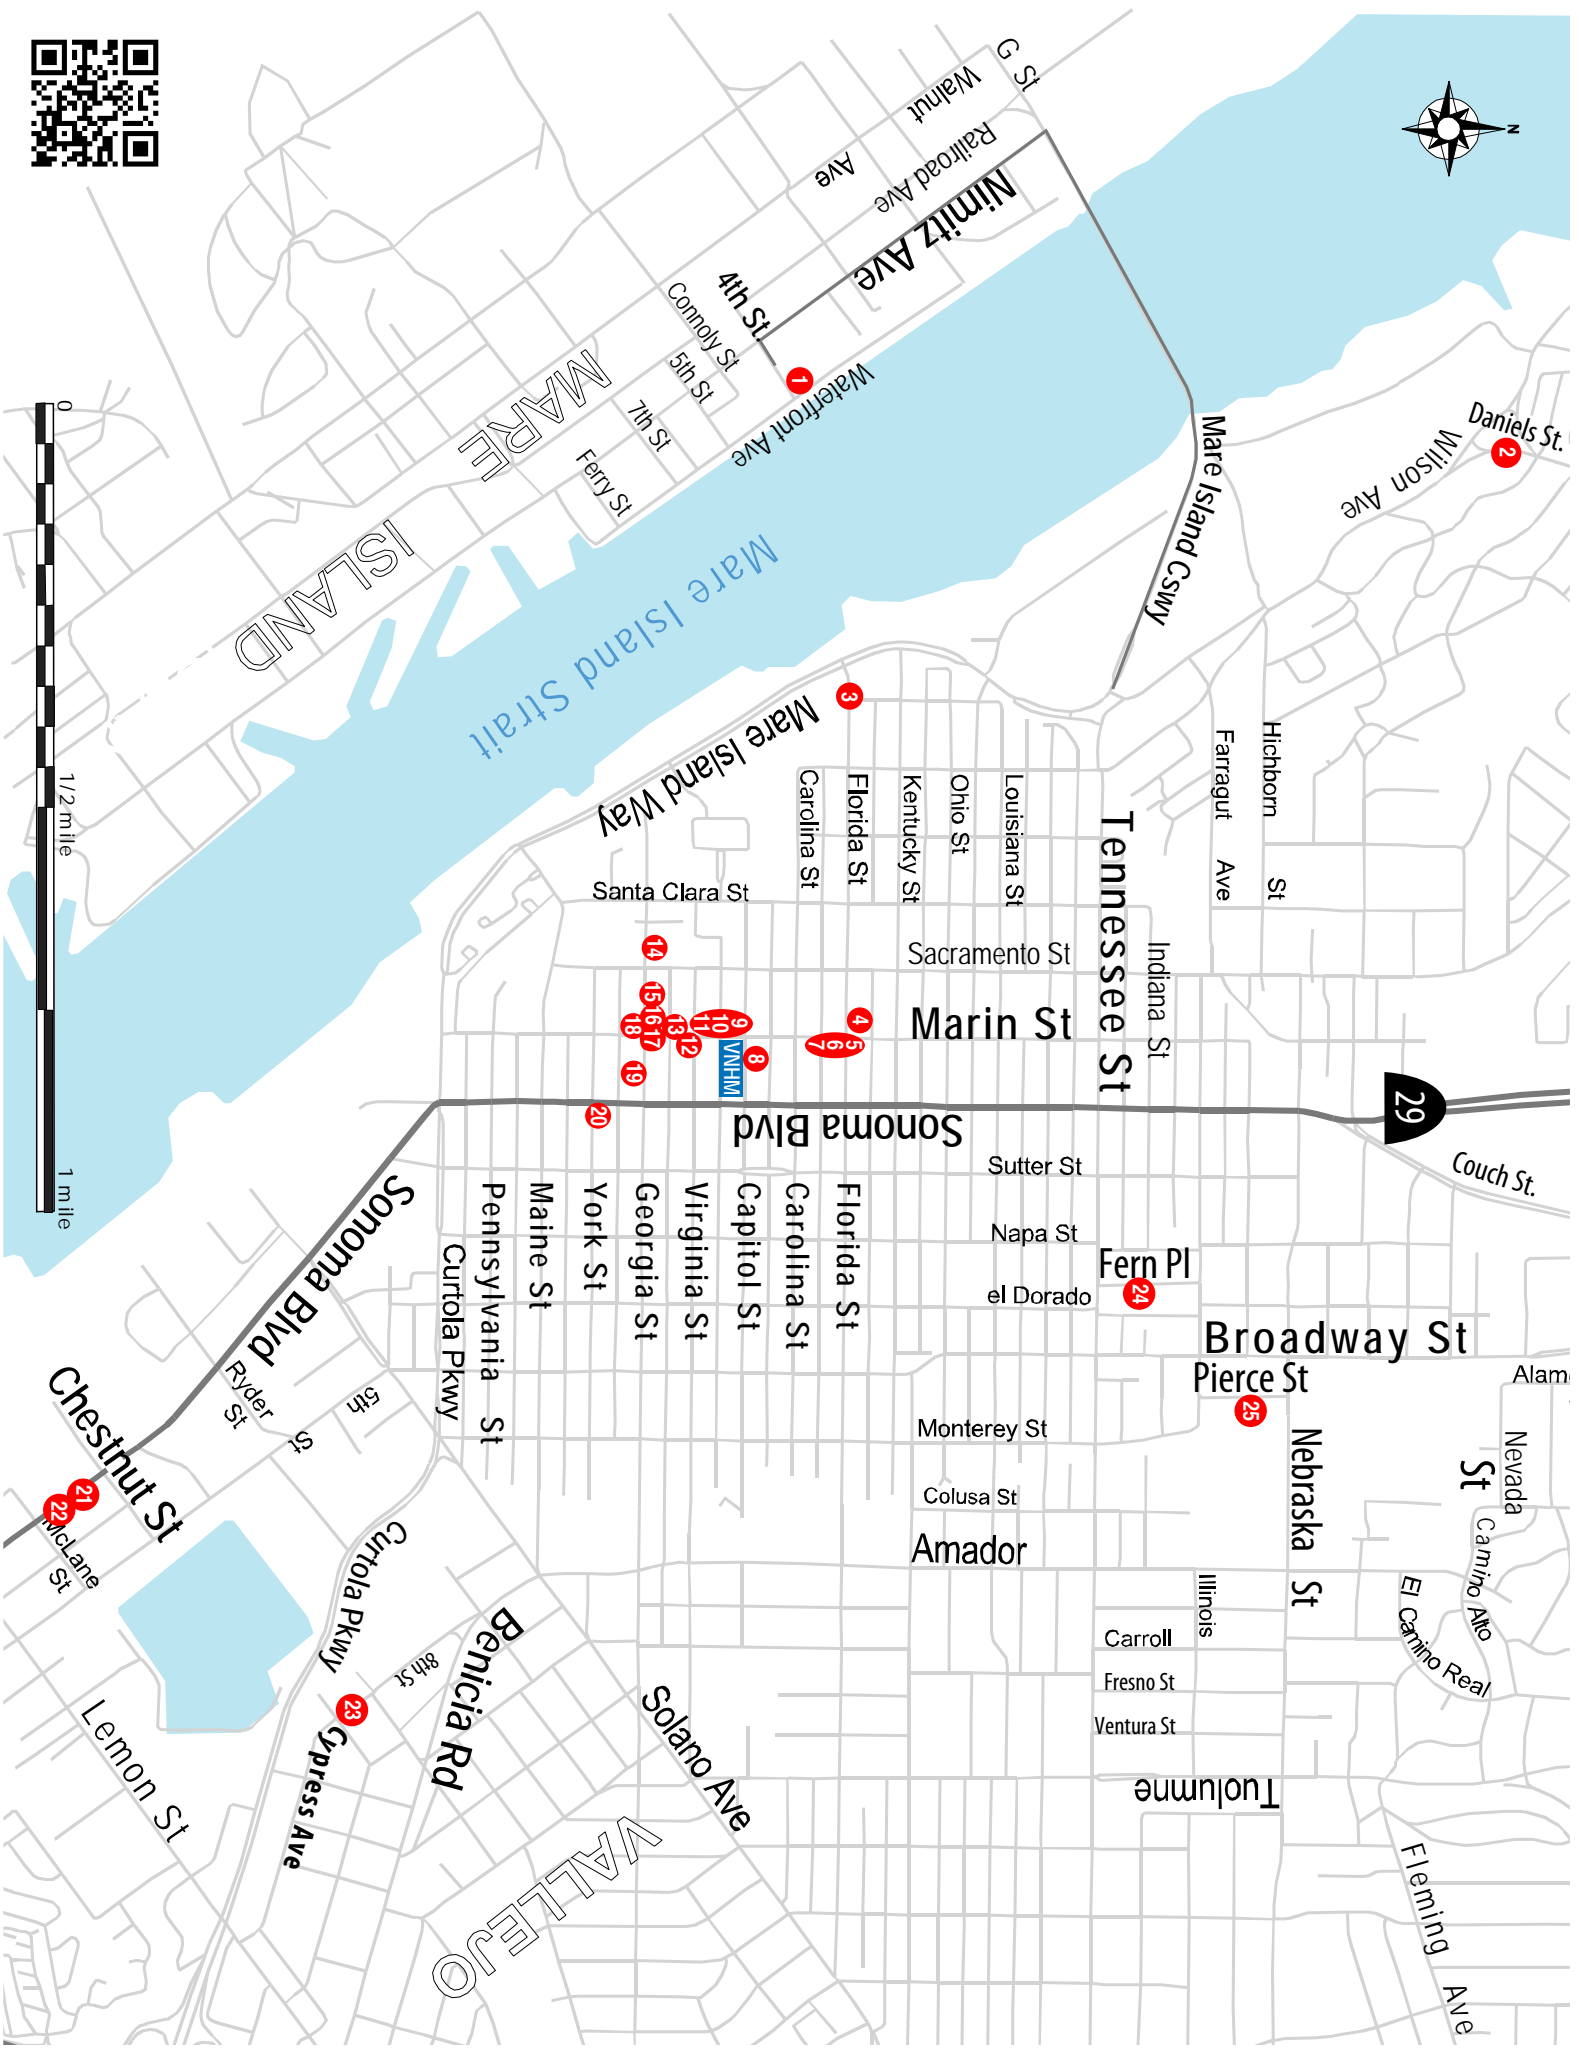

Chestnut St
Ryder St
5th St

Lemon St
Cypress Ave
Benicia Rd
8th St

ISLAND

MARE

VALLEJO

4th St

Comdy St

5th St

7th St

Ferry St

Waterfront Ave

Mare Island Way

Santa Clara St

Carolina St

Florida St

Kentucky St

Ohio St

Louisiana St

Indiana St

Sacramento St

Marin St

Sonoma Blvd

Sutter St

Napa St

el Dorado

Fern Pl

Nimitz Ave
Railroad Ave
Walnut St

Mare Island Cswy

Hichborn St

Farragut Ave

Daniels St

Wilson Ave

Nebraska St

Pierce St

Amador

Monterey St

Colusa St

Carroll

Fresno St

Ventura St

Tuolumne

Tennessee St

29

Couch St

Broadway St

Alam

Nevada St

Camino Alto

El Camino Real

Fleming Ave

21

McLane St

22

23

24

25

1

2

3

4

5

6

7

8

9

10

11

12

13

14

15

16

17

18

19

20

VNHM